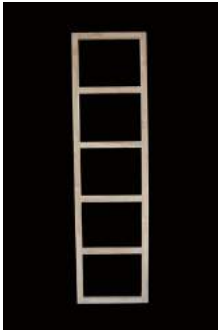

#0027
Ladder teak smooth unfinished
50 x 200 cm